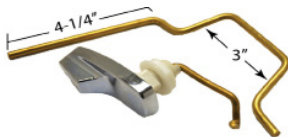

Gerber* Flushmate*

Item #	Ref #	Description	Bkn/Std Pak
FHD-GB1L(CP)BG	99-0571-KT*	Gerber* Flush Handle w/Linkage (Flushmate* Series) Fits 503* Series Tanks, 28-380*Left, CP 1/bg	1/6