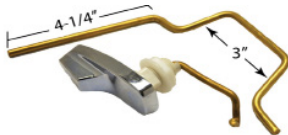

Item #	Ref #	Description	Bkn/Std Pak
FHD-AS3L(CP)BG	738524-0020A*	AS* Flush Handle w/ Linkage (Flushmate* Series) Left, CP 1/bg	1/6

American Standard* Champion*

Item #	Ref #	Description	Bkn/Std Pak
FHD-AS4L(CP)BG	738772-0020A*	AS* Champion* Flush Handle, Left, CP 1/bg	1/6

American Standard* Cadet*

Item #	Ref #	Description	Bkn/Std Pak
FHD-AS5L(CP)BG	738903-0020A*	AS* Cadet III* Flush Handle, left, CP 1/bg	1/6

Deco Elite* (Universal Fit)

Item #	Description	Bkn/Std Pak
FHD-UN1L(WH)BG	Deco Elite* Flush Handle, White, Plastic Universal Fit, Bendable Brass Arm 1/bg	1/6

Deco Elite* (Universal Fit)

Item #	Description	Bkn/Std Pak
FHD-UN2L(CP)BG	Deco Elite* Flush Handle, CP Metal Universal Fit, Bendable Brass Arm 1/bg	1/6

Gerber* Flushmate*

Item #	Ref #	Description	Bkn/Std Pak
FHD-GB1L(CP)BG	99-0571-KT*	Gerber* Flush Handle w/Linkage (Flushmate* Series) Fits 503* Series Tanks, 28-380*Left, CP 1/bg	1/6