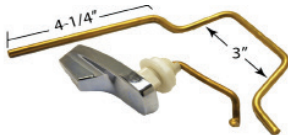

Item #	Ref #	Description	Bkn/Std Pak
FHD-AS3L(CP)BG	738524-0020A*	AS* Flush Handle w/ Linkage (Flushmate* Series) Left, CP 1/bg	1/6

American Standard* Champion*

Item #	Ref #	Description	Bkn/Std Pak
FHD-AS4L(CP)BG	738772-0020A*	AS* Champion* Flush Handle, Left, CP 1/bg	1/6

American Standard* Cadet*

Item #	Ref #	Description	Bkn/Std Pak
FHD-AS5L(CP)BG	738903-0020A*	AS* Cadet III* Flush Handle, left, CP 1/bg	1/6

Deco Elite* (Universal Fit)

Item #	Description	Bkn/Std Pak
FHD-UN1L(WH)BG	Deco Elite* Flush Handle, White, Plastic Universal Fit, Bendable Brass Arm 1/bg	1/6

Deco Elite* (Universal Fit)

Item #	Description	Bkn/Std Pak
FHD-UN2L(CP)BG	Deco Elite* Flush Handle, CP Metal Universal Fit, Bendable Brass Arm 1/bg	1/6

Gerber* Flushmate*

Item #	Ref #	Description	Bkn/Std Pak
FHD-GB1L(CP)BG	99-0571-KT*	Gerber* Flush Handle w/Linkage (Flushmate* Series) Fits 503* Series Tanks, 28-380*Left, CP 1/bg	1/6