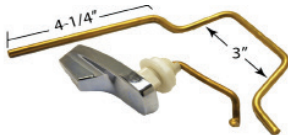

Item #	Ref #	Description	Bkn/Std Pak
FHD-AS3L(CP)BG	738524-0020A*	AS* Flush Handle w/ Linkage (Flushmate* Series) Left, CP 1/bg	1/6

American Standard* Champion*

Item #	Ref #	Description	Bkn/Std Pak
FHD-AS4L(CP)BG	738772-0020A*	AS* Champion* Flush Handle, Left, CP 1/bg	1/6

Item #	Ref #	Description	Bkn/Std Pak
FHD-AS5L(CP)BG	738903-0020A*	AS* Cadet III* Flush Handle, left, CP 1/bg	1/6

Deco Elite* (Universal Fit)

Deco Elite* (Universal Fit)

Item #	Description	Bkn/Std Pak
FHD-UN1L(WH)BG	Deco Elite* Flush Handle, White, Plastic Universal Fit, Bendable Brass Arm 1/bg	1/6

Item #	Description	Bkn/Std Pak
FHD-UN2L(CP)BG	Deco Elite* Flush Handle, CP Metal Universal Fit, Bendable Brass Arm 1/bg	1/6

Gerber* Flushmate*

Kohler* Rialto*

Item #	Ref #	Description	Bkn/Std Pak
FHD-GB1L(CP)BG	99-0571-KT*	Gerber* Flush Handle w/Linkage (Flushmate* Series) Fits 503* Series Tanks, 28-380*Left, CP 1/bg	1/6

Item #	Ref #	Description	Bkn/Std Pak
FHD-V01L(CP)BG	V212*	Vortens*, Vienna* Flush handle, Fits: RF*, ELX*, Rhodas* ADA 6464*, 6465*, 3466*, Left, Chrome Plated, 1/bg	1/6

*Registered trademark or trade name of the mfg. listed used for reference only. Don't confuse us with the mfg. listed. 2. Products marked "low lead" or "lead free" contain 0.25% lead or less, per California AB 1953 & Vermont S152 Legislative Specs. **PROP 65 WARNING! Exposure to ingredients in these products such as: Acrylamide, Arsenic, Benzene, Cadmium, Lead, Mercury are known to the state of California to cause cancer, birth defects or reproductive harm. (See <http://oehha.ca.gov/prop65.html>). Wash contacted body parts immediately. Assembled and tested in the USA